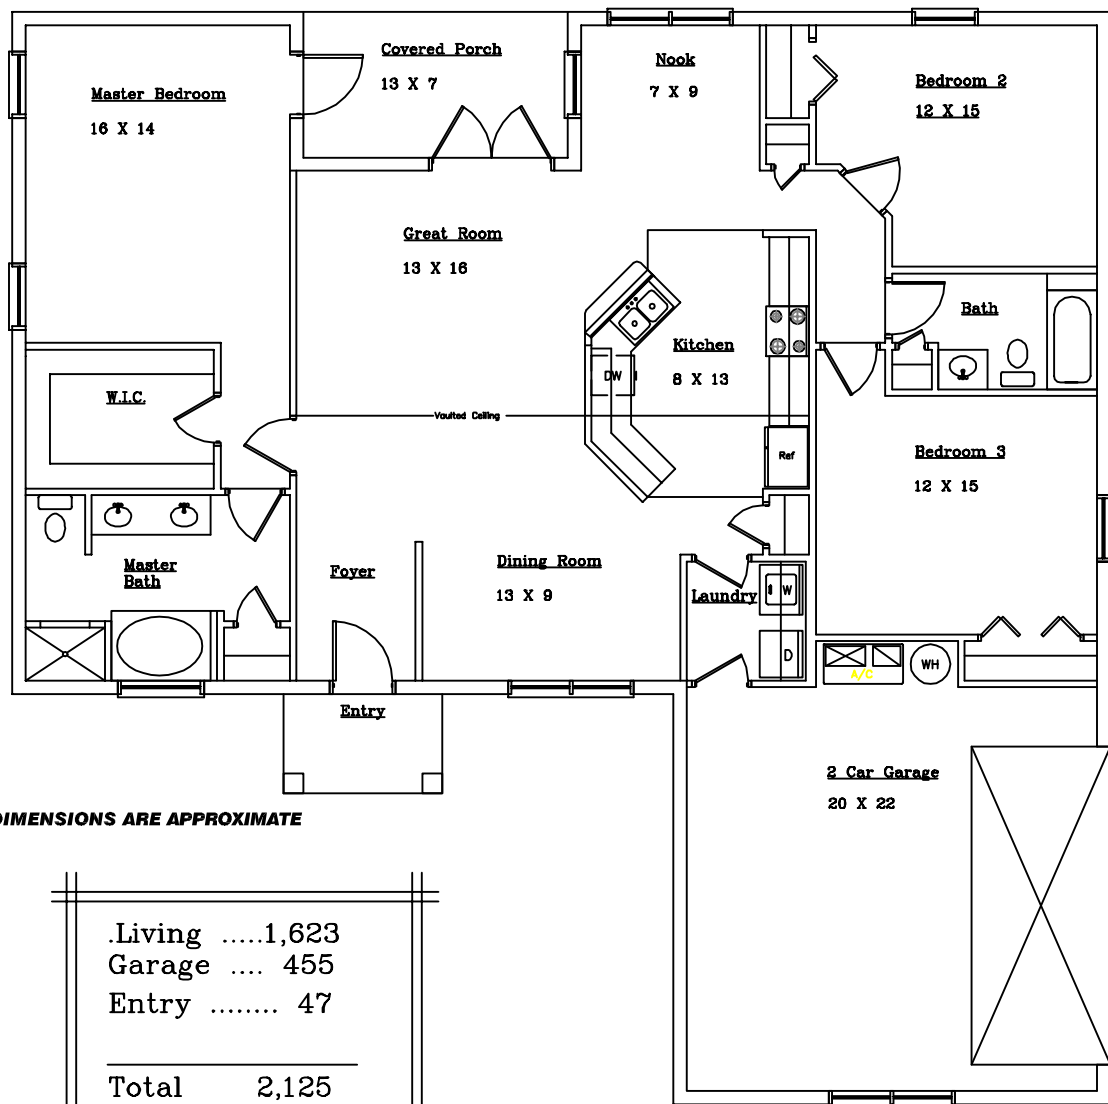

The Suwannee

ROOM DIMENSIONS ARE APPROXIMATE

.Living	1,623
Garage	455
Entry	47
Total		2,125

HOUSE CRAFT HOMES, L.L.C.

**12501 U.S. HIWAY 441, ALACHUA, FL. 32615
PHONE 386-462-5323 FAX 386-462-1509 CRC 058087**